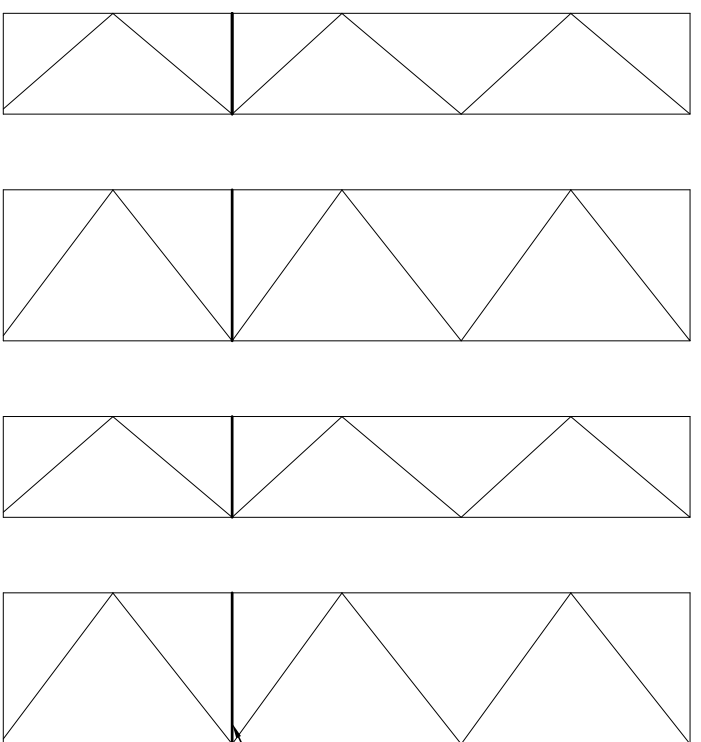

PLAN VIEW OF CHIMNEY FRAME
ASSEMBLY

HORIZONTAL NOGS (DWMANGS)
MUST ALL LINE UP

ELEVATIONS OF KIRKYL CHIMNEY FRAME
ASSEMBLY

Kirkyl Ltd.

SAFE Chimneys

15 Follis St. Te Aroha

3320 New Zealand

0800 500 780